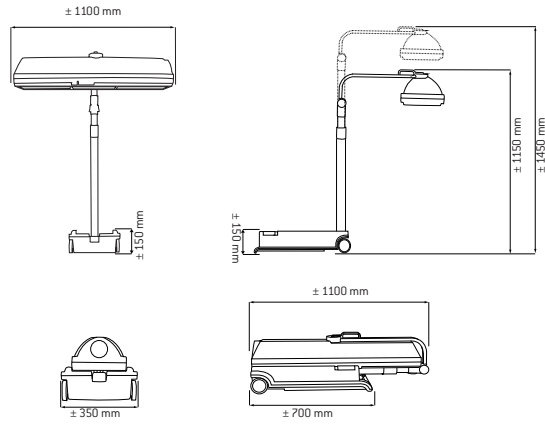

MOBILE SUN

	Hapro Mobile Sun HP 8540
Lamps	3 x 500 W HPA
Reflector	Parabolic reflector
Optimal tanning area	185 x 75 cm
Session memory (2 users)	•
Optimal distance determination	•
Analog timer	•
Ready to use / storage	< 10 seconds
UV-protection goggles (2 pairs)	•
Power	1,65 kW
Colour	Clay Blush
Weight	30,4 kg

• = Standard, – = Not applicable