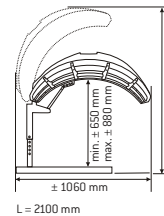

V = Vertical tipping stand, C = Tanning tunnel, • = Standard, – = Not applicable

Topaz V

Topaz V

Topaz C

JADE

	Jade 12 T	Jade 12 T Lc	Jade 24 C	Jade 24 C Lc
Lamps	12 x 100 W	6 x 100 W 6 x 100 W Lc	24 x 100 W	18 x 100 W 6 x 100 W Lc
Reflector	SRS	SRS	SRS	SRS
Facial tanner	–	integrated	–	integrated
Power	1,33 kW	1,33 kW	2,83 kW	2,83 kW
Analog timer	•	•	•	•
Alarm	•	•	•	•
UV-protection goggles (2 pairs)	•	•	•	•
Body cooler	○	○	○	○
Decorative panel front	–	–	○	○
Colour	Pearl White	Pearl White	Pearl White	Pearl White
Weight	73 kg	73 kg	119 kg	121 kg

T = Double fold-back stand, C = Tanning tunnel, Lc = combination lamp, ○ = Optional, • = Standard, – = Not applicable

Jade T

Jade T

Jade C

ONYX

	Onyx 14/5 T	Onyx 14/1 T	Onyx 26/5 C	Onyx 26/1 C
Lamps	14 x 100 W L**	10 x 100 W L** 4 x 80 W	14 x 100 W L** 12 x 100 W	10 x 100 W L** 4 x 80 W 12 x 100 W
Reflector	SRS	SRS	SRS	SRS
Facial tanner	5 x 25 W	1 x 400 W	5 x 25 W	1 x 400 W
Power	1,81 kW	1,98 kW	3,19 kW	3,24 kW
Analog timer	•	•	•	•
Alarm	•	•	•	•
Operating hours	•	•	•	•
UV-protection goggles (2 pairs)	•	•	•	•
Body cooler	•	•	•	•
Decorative panel front	–	–	•	•
Colour	Titanium Bronze Metallic	Titanium Bronze Metallic	Titanium Bronze Metallic	Titanium Bronze Metallic
Weight	81 kg	84 kg	128 kg	131 kg