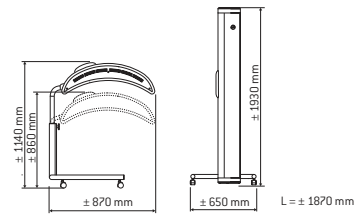

V = Vertical tipping stand, C = Tanning tunnel, • = Standard, – = Not applicable

Topaz V

Topaz V

Topaz C

JADE

	Jade 12 T	Jade 12 T Lc	Jade 24 C	Jade 24 C Lc
Lamps	12 x 100 W	6 x 100 W 6 x 100 W Lc	24 x 100 W	18 x 100 W 6 x 100 W Lc
Reflector	SRS	SRS	SRS	SRS
Facial tanner	–	integrated	–	integrated
Power	1,33 kW	1,33 kW	2,83 kW	2,83 kW
Analog timer	•	•	•	•
Alarm	•	•	•	•
UV-protection goggles (2 pairs)	•	•	•	•
Body cooler	○	○	○	○
Decorative panel front	–	–	○	○
Colour	Pearl White	Pearl White	Pearl White	Pearl White
Weight	73 kg	73 kg	119 kg	121 kg