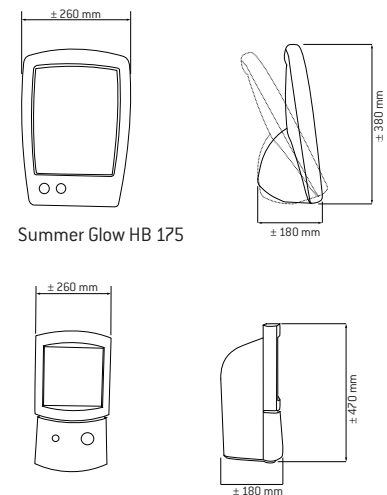

SUMMER GLOW

	Hapro Summer Glow HB 175	Hapro Summer Glow HB 404
Lamps	4 x 15 W	1 x 400 W HPA
Reflector	SRS	Parabolic reflector
Optimal tanning area	27 x 21 cm	40 x 60 cm
Session memory	•	–
Optimal distance determination	–	•
Analog timer	•	•
UV-protection goggles (2 pairs)	•	•
Power	0,075 kW	0,44 kW
Colour	Bright White	Bright White
Weight	2,9 kg	5,5 kg

*The integrated Strip Reflector System [SRS] optimizes the efficiency of the lamp output.

• = Standard, – = Not applicable

Summer Glow HB 404