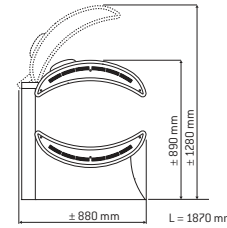

Topaz C

JADE

	Jade 12 T	Jade 12 T Lc	Jade 24 C	Jade 24 C Lc
Lamps	12 x 100 W	6 x 100 W 6 x 100 W Lc	24 x 100 W	18 x 100 W 6 x 100 W Lc
Reflector	SRS	SRS	SRS	SRS
Facial tanner	–	integrated	–	integrated
Power	1,33 kW	1,33 kW	2,83 kW	2,83 kW
Analog timer	•	•	•	•
Alarm	•	•	•	•
UV-protection goggles (2 pairs)	•	•	•	•
Body cooler	○	○	○	○
Decorative panel front	–	–	○	○
Colour	Pearl White	Pearl White	Pearl White	Pearl White
Weight	73 kg	73 kg	119 kg	121 kg

T = Double fold-back stand, C = Tanning tunnel, Lc = combination lamp, ○ = Optional, • = Standard, – = Not applicable