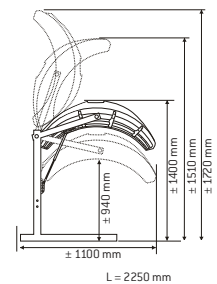

TOPAZ

	Topaz 10 V	Topaz 10/1 V	Topaz 12 V	Topaz 24 C	Topaz 24/1 C
Lamps	10 x 100 W	6 x 100 W 4 x 80 W	12 x 100 W	24 x 100 W	20 x 100 W 4 x 80 W
Reflector	Reflector panel	Reflector panel	Reflector panel	Reflector panel	Reflector panel
Facial tanner	–	1 x 400 W	–	–	1 x 400 W
Power	1,16 kW	1,42 kW	1,36 kW	2,60 kW	2,90 kW
Analog timer	•	•	•	•	–
Digital timer	–	–	–	–	•
UV-protection goggles (2 pairs)	•	•	•	•	•
Aroma	–	–	–	–	•
Audio/MP3	–	–	–	–	•
Colour	Bright White	Bright White	Bright White	Bright White Earth Deco	Bright White Earth Deco
Weight	39,5 kg	43,5 kg	42,5 kg	96 kg	102 kg

V = Vertical tipping stand, C = Tanning tunnel, • = Standard, – = Not applicable

JADE

	Jade 12 T	Jade 12 T Lc	Jade 24 C	Jade 24 C Lc
Lamps	12 x 100 W	6 x 100 W 6 x 100 W Lc	24 x 100 W	18 x 100 W 6 x 100 W Lc
Reflector	SRS	SRS	SRS	SRS
Facial tanner	–	integrated	–	integrated
Power	1,33 kW	1,33 kW	2,83 kW	2,83 kW
Analog timer	•	•	•	•
Alarm	•	•	•	•
UV-protection goggles (2 pairs)	•	•	•	•
Body cooler	○	○	○	○
Decorative panel front	–	–	○	○
Colour	Pearl White	Pearl White	Pearl White	Pearl White
Weight	73 kg	73 kg	119 kg	121 kg

T = Double fold-back stand, C = Tanning tunnel, Lc = combination lamp, ○ = Optional, • = Standard, – = Not applicable

ONYX

	Onyx 14/5 T	Onyx 14/1 T	Onyx 26/5 C	Onyx 26/1 C
Lamps	14 x 100 W L**	10 x 100 W L** 4 x 80 W	14 x 100 W L** 12 x 100 W	10 x 100 W L** 4 x 80 W 12 x 100 W
Reflector	SRS	SRS	SRS	SRS
Facial tanner	5 x 25 W	1 x 400 W	5 x 25 W	1 x 400 W
Power	1,81 kW	1,98 kW	3,19 kW	3,24 kW
Analog timer	•	•	•	•
Alarm	•	•	•	•
Operating hours	•	•	•	•
UV-protection goggles (2 pairs)	•	•	•	•
Body cooler	•	•	•	•
Decorative panel front	–	–	•	•
Colour	Titanium Bronze Metallic	Titanium Bronze Metallic	Titanium Bronze Metallic	Titanium Bronze Metallic
Weight	81 kg	84 kg	128 kg	131 kg

T = Double fold-back stand, C = Tanning tunnel, ** = Tubes 1,9 m, • = Standard, – = Not applicable

Onyx T

Click-strip-system for easy cleaning of acrylic panels and tubes.