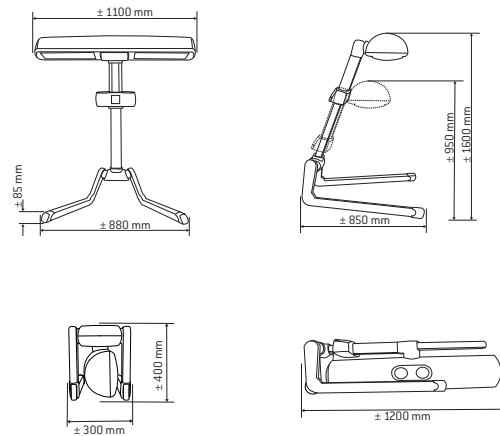

INNERGIZE

	Hapro Innergize HP 8580
Lamps	2 x 300 W UV – HPA 2 x infrared – 1100 W
Reflector	Parabolic reflector
Optimal tanning area	190 x 70 cm
Optimal distance determination	•
Touch screen	•
Digital timer	•
Operating hours	•
Ready to use / storage	< 10 seconds
Snooze function	•
Repeat Function	•
Alarm	•
Aroma	•
Partial body session*	•
Imultaneous use of UV and infrared lamps Infrared only	•
Infrared only	•
UV-protection goggles (2 pairs)	•
Power	2,2 kW
Colour	Pure White
Weight	ca. 19,2 kg

* One side of the Hapro Innergize will be switched on.

• = Standard, – = Not applicable