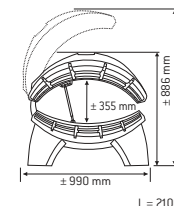

Onyx T

Onyx C