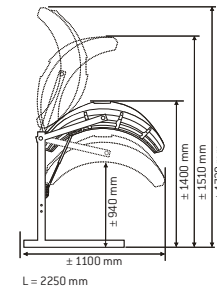

V = Vertical tipping stand, C = Tanning tunnel, • = Standard, – = Not applicable

Topaz V

Topaz V

Topaz C

JADE

	Jade 12 T	Jade 12 T Lc	Jade 24 C	Jade 24 C Lc
Lamps	12 x 100 W	6 x 100 W 6 x 100 W Lc	24 x 100 W	18 x 100 W 6 x 100 W Lc
Reflector	SRS	SRS	SRS	SRS
Facial tanner	–	integrated	–	integrated
Power	1,33 kW	1,33 kW	2,83 kW	2,83 kW
Analog timer	•	•	•	•
Alarm	•	•	•	•
UV-protection goggles (2 pairs)	•	•	•	•
Body cooler	○	○	○	○
Decorative panel front	–	–	○	○
Colour	Pearl White	Pearl White	Pearl White	Pearl White
Weight	73 kg	73 kg	119 kg	121 kg

T = Double fold-back stand, C = Tanning tunnel, Lc = combination lamp, ○ = Optional, • = Standard, – = Not applicable

Jade T

Jade T

Jade C

ONYX

	Onyx 14/5 T	Onyx 14/1 T	Onyx 26/5 C	Onyx 26/1 C
Lamps	14 x 100 W L**	10 x 100 W L** 4 x 80 W	14 x 100 W L** 12 x 100 W	10 x 100 W L** 4 x 80 W 12 x 100 W
Reflector	SRS	SRS	SRS	SRS
Facial tanner	5 x 25 W	1 x 400 W	5 x 25 W	1 x 400 W
Power	1,81 kW	1,98 kW	3,19 kW	3,24 kW
Analog timer	•	•	•	•
Alarm	•	•	•	•
Operating hours	•	•	•	•
UV-protection goggles (2 pairs)	•	•	•	•
Body cooler	•	•	•	•
Decorative panel front	–	–	•	•
Colour	Titanium Bronze Metallic	Titanium Bronze Metallic	Titanium Bronze Metallic	Titanium Bronze Metallic
Weight	81 kg	84 kg	128 kg	131 kg