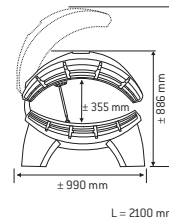

V = Vertical tipping stand, C = Tanning tunnel, • = Standard, – = Not applicable

Topaz V

Topaz V

Topaz C

JADE

	Jade 12 T	Jade 12 T Lc	Jade 24 C	Jade 24 C Lc
Lamps	12 x 100 W	6 x 100 W 6 x 100 W Lc	24 x 100 W	18 x 100 W 6 x 100 W Lc
Reflector	SRS	SRS	SRS	SRS
Facial tanner	–	integrated	–	integrated
Power	1,33 kW	1,33 kW	2,83 kW	2,83 kW
Analog timer	•	•	•	•
Alarm	•	•	•	•
UV-protection goggles (2 pairs)	•	•	•	•
Body cooler	○	○	○	○
Decorative panel front	–	–	○	○
Colour	Pearl White	Pearl White	Pearl White	Pearl White
Weight	73 kg	73 kg	119 kg	121 kg

T = Double fold-back stand, C = Tanning tunnel, Lc = combination lamp, ○ = Optional, • = Standard, – = Not applicable

Jade T

Jade T

Jade C

ONYX

	Onyx 14/5 T	Onyx 14/1 T	Onyx 26/5 C	Onyx 26/1 C
Lamps	14 x 100 W L**	10 x 100 W L** 4 x 80 W	14 x 100 W L** 12 x 100 W	10 x 100 W L** 4 x 80 W 12 x 100 W
Reflector	SRS	SRS	SRS	SRS
Facial tanner	5 x 25 W	1 x 400 W	5 x 25 W	1 x 400 W
Power	1,81 kW	1,98 kW	3,19 kW	3,24 kW
Analog timer	•	•	•	•
Alarm	•	•	•	•
Operating hours	•	•	•	•
UV-protection goggles (2 pairs)	•	•	•	•
Body cooler	•	•	•	•
Decorative panel front	–	–	•	•
Colour	Titanium Bronze Metallic	Titanium Bronze Metallic	Titanium Bronze Metallic	Titanium Bronze Metallic
Weight	81 kg	84 kg	128 kg	131 kg